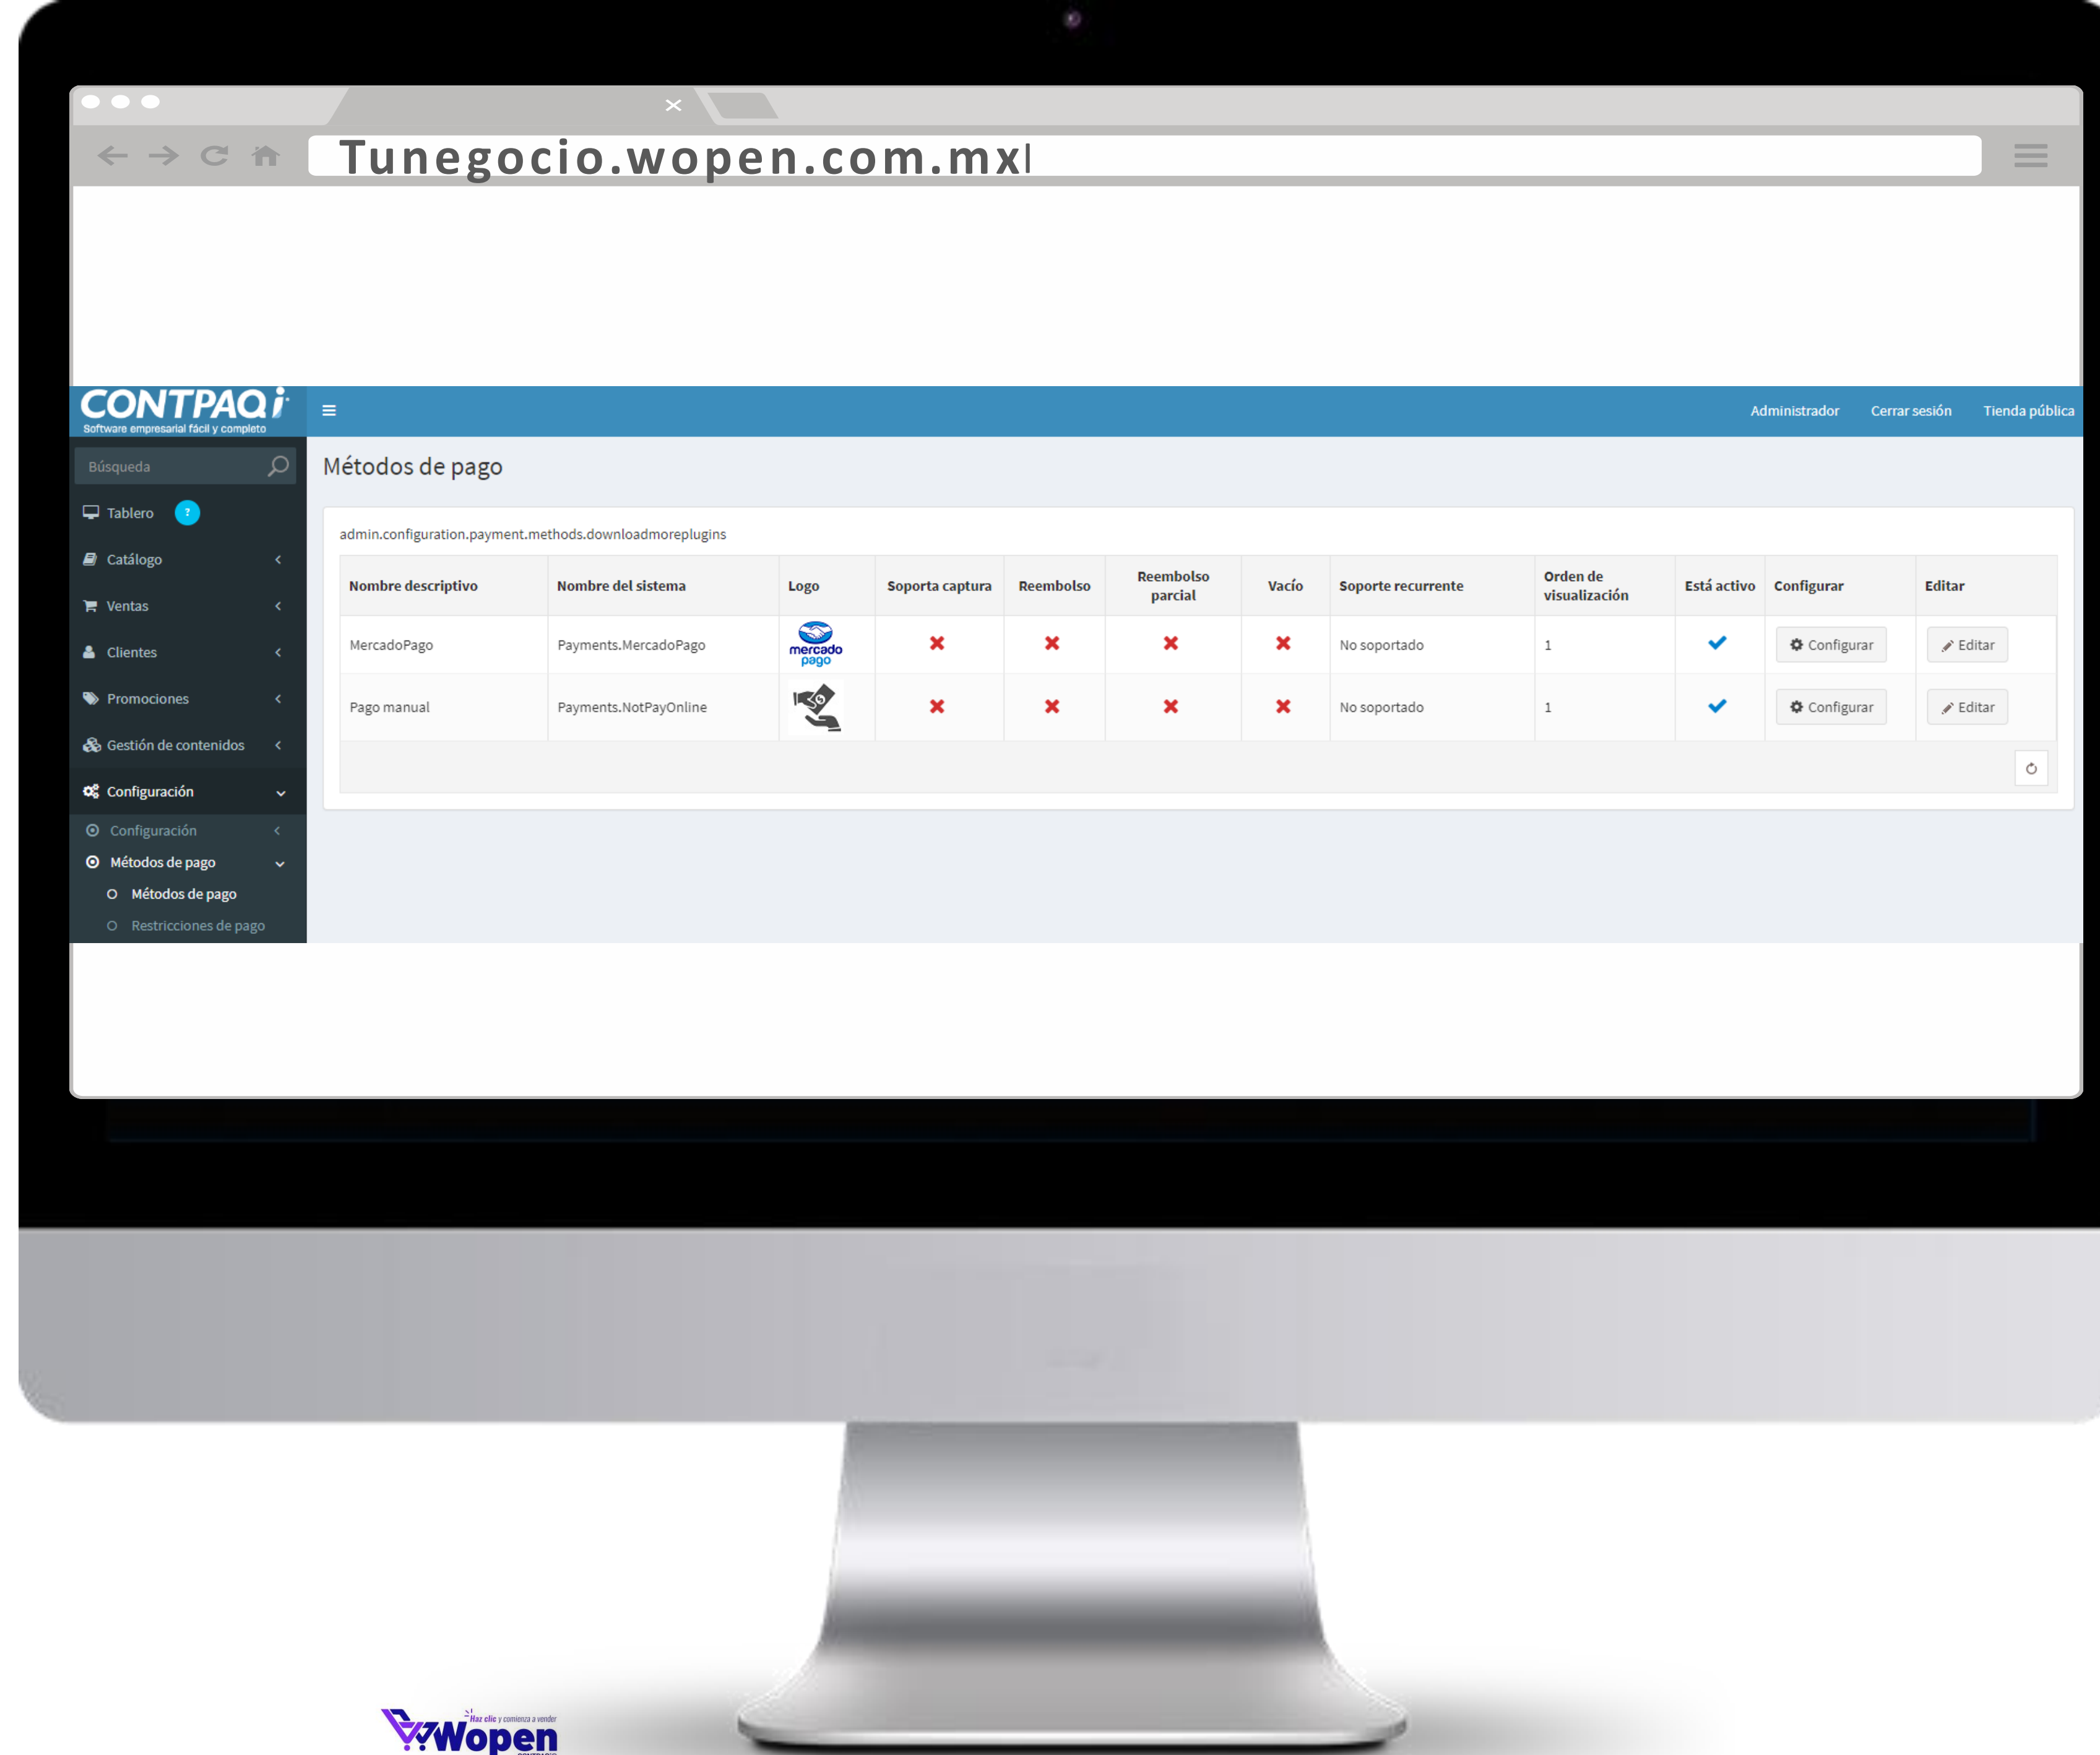

**CONFIGURA
TODO PARA
RECIBIR LOS
PAGOS DE TUS
CLIENTES
¡TENEMOS ALIANZA
CON MERCADO PAGO
PARA QUE NO TE
PREOCUPES POR
NADA!**